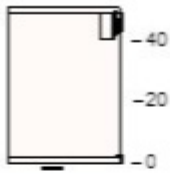

80265459 SEKTION wall cabinet frame
white
15x14 3/4x20 "

$29.00 1 $29.00

10351709 STRÖMLINJE LED countertop light
white
15 "

$40.00 1 $40.00