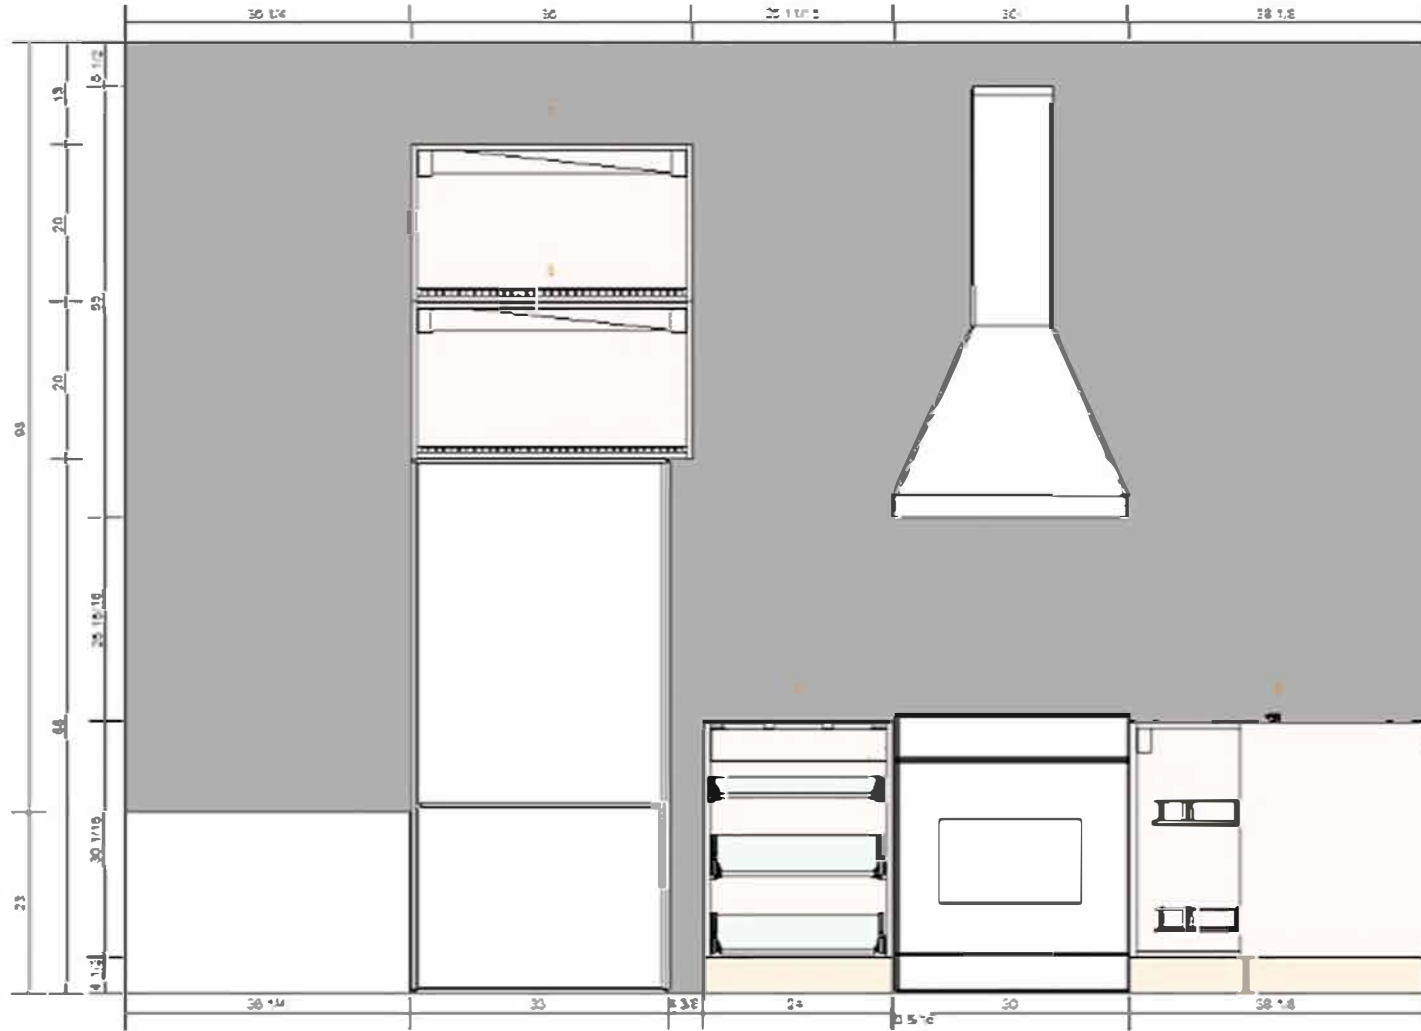

All measurement in inches

Included in the total price
Lighting

\$687.93

Total Price:
\$2,816.93

Important

IKEA cannot accept any liability for the accuracy of measurements or furniture layout. Prices in this program are for products you collect from IKEA, take home and assemble yourself. All requested delivery, assembly and installation services are charged separately and not included in the price. Although we do try to ensure that the information in this program is correct, we apologise for any product alterations that may occur.

IKEA ORDER - North Wall

All measurement in inches

IKEA ORDER - North Wall

All measurement in inches

IKEA ORDER - East Wall

All measurement in inches

Important

IKEA cannot accept any liability for the accuracy of measurements or furniture layout. Prices in this program are for products you collect from IKEA, take home and assemble yourself. All requested delivery, assembly and installation services are charged separately and not included in the price. Although we do try to ensure that the information in this program is correct, we apologise for any product alterations that may occur.