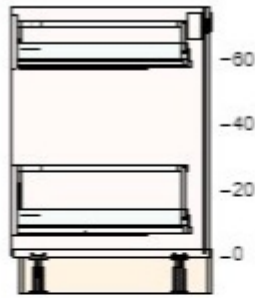

\$22.00 1 \$22.00

90265388 SEKTION base cabinet frame
white
24x24x30 "

\$52.00 1 \$52.00

10265679 MAXIMERA drawer, high
white
24x24 "

\$65.00 1 \$65.00

70265662 MAXIMERA drawer, low
white
24x24 "

\$54.00 3 \$162.00

50265502 SEKTION base corner cabinet frame
white
47x26x30 "

\$107.00 1 \$107.00

10265622 UTRUSTA shelf for corner base cabinet
white
47 "

\$28.00 1 \$28.00

00265397 SEKTION base cabinet frame
white
15x24x30 "