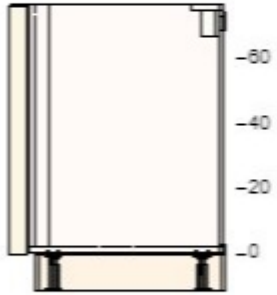

\$22.00 1 \$22.00

90265388 SEKTION base cabinet frame
white
24x24x30 "

\$52.00 1 \$52.00

10265679 MAXIMERA drawer, high
white
24x24 "

\$65.00 1 \$65.00

70265662 MAXIMERA drawer, low
white
24x24 "

\$54.00 3 \$162.00

50265502 SEKTION base corner cabinet frame
white
47x26x30 "

\$107.00 1 \$107.00

10265622 UTRUSTA shelf for corner base cabinet
white
47 "

\$28.00 1 \$28.00

00265397 SEKTION base cabinet frame
white
15x24x30 "