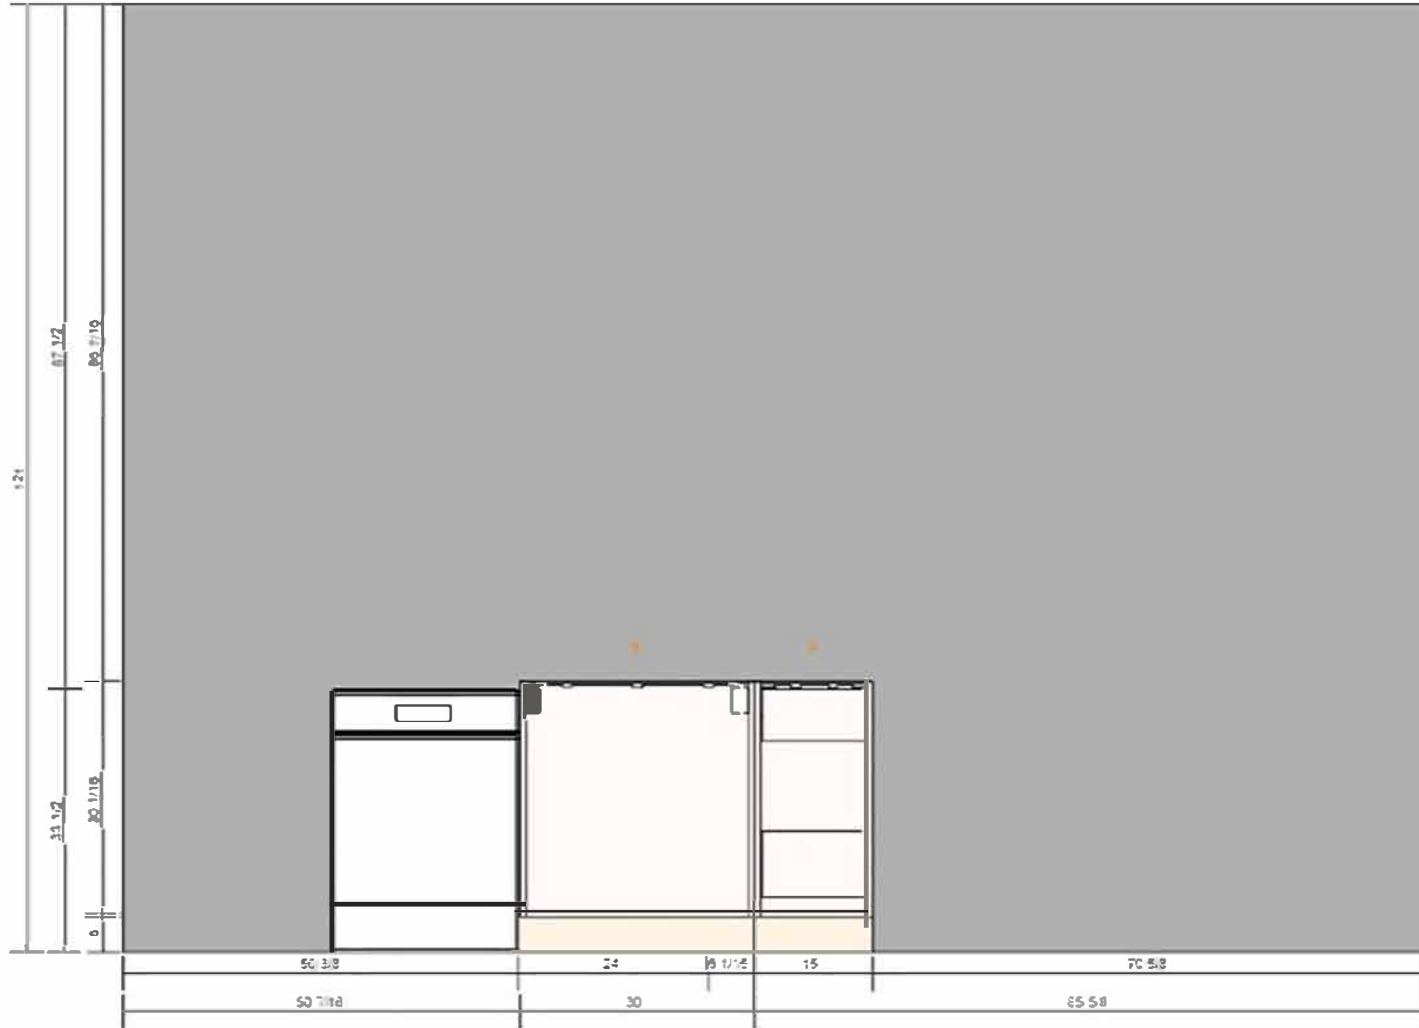

All measurement in inches

Included in the total price
Lighting

\$687.93

Total Price:
\$2,816.93

Important

IKEA cannot accept any liability for the accuracy of measurements or furniture layout. Prices in this program are for products you collect from IKEA, take home and assemble yourself. All requested delivery, assembly and installation services are charged separately and not included in the price. Although we do try to ensure that the information in this program is correct, we apologise for any product alterations that may occur.

IKEA ORDER - North Wall

All measurement in inches

IKEA ORDER - North Wall

All measurement in inches

IKEA ORDER - East Wall

All measurement in inches

Important

IKEA cannot accept any liability for the accuracy of measurements or furniture layout. Prices in this program are for products you collect from IKEA, take home and assemble yourself. All requested delivery, assembly and installation services are charged separately and not included in the price. Although we do try to ensure that the information in this program is correct, we apologise for any product alterations that may occur.

Project name
IKEA ORDER

Included in the total price
Lighting \$687.93

Total Price:
\$2,816.93

1

					Price	Quantity	Total Price
			90265388	SEKTION base cabinet frame white 24x24x30 "	\$52.00	1	\$52.00
			70265662	MAXIMERA drawer, low white 24x24 "	\$54.00	2	\$108.00
			80265666	MAXIMERA drawer, medium white 24x24 "	\$58.00	2	\$116.00
			80265628	UTRUSTA drawer front, low 24 "	\$14.00	1	\$14.00

\$22.00 1 \$22.00

90265388 SEKTION base cabinet frame
white
24x24x30 "

\$52.00 1 \$52.00

10265679 MAXIMERA drawer, high
white
24x24 "

\$65.00 1 \$65.00

70265662 MAXIMERA drawer, low
white
24x24 "

\$54.00 3 \$162.00