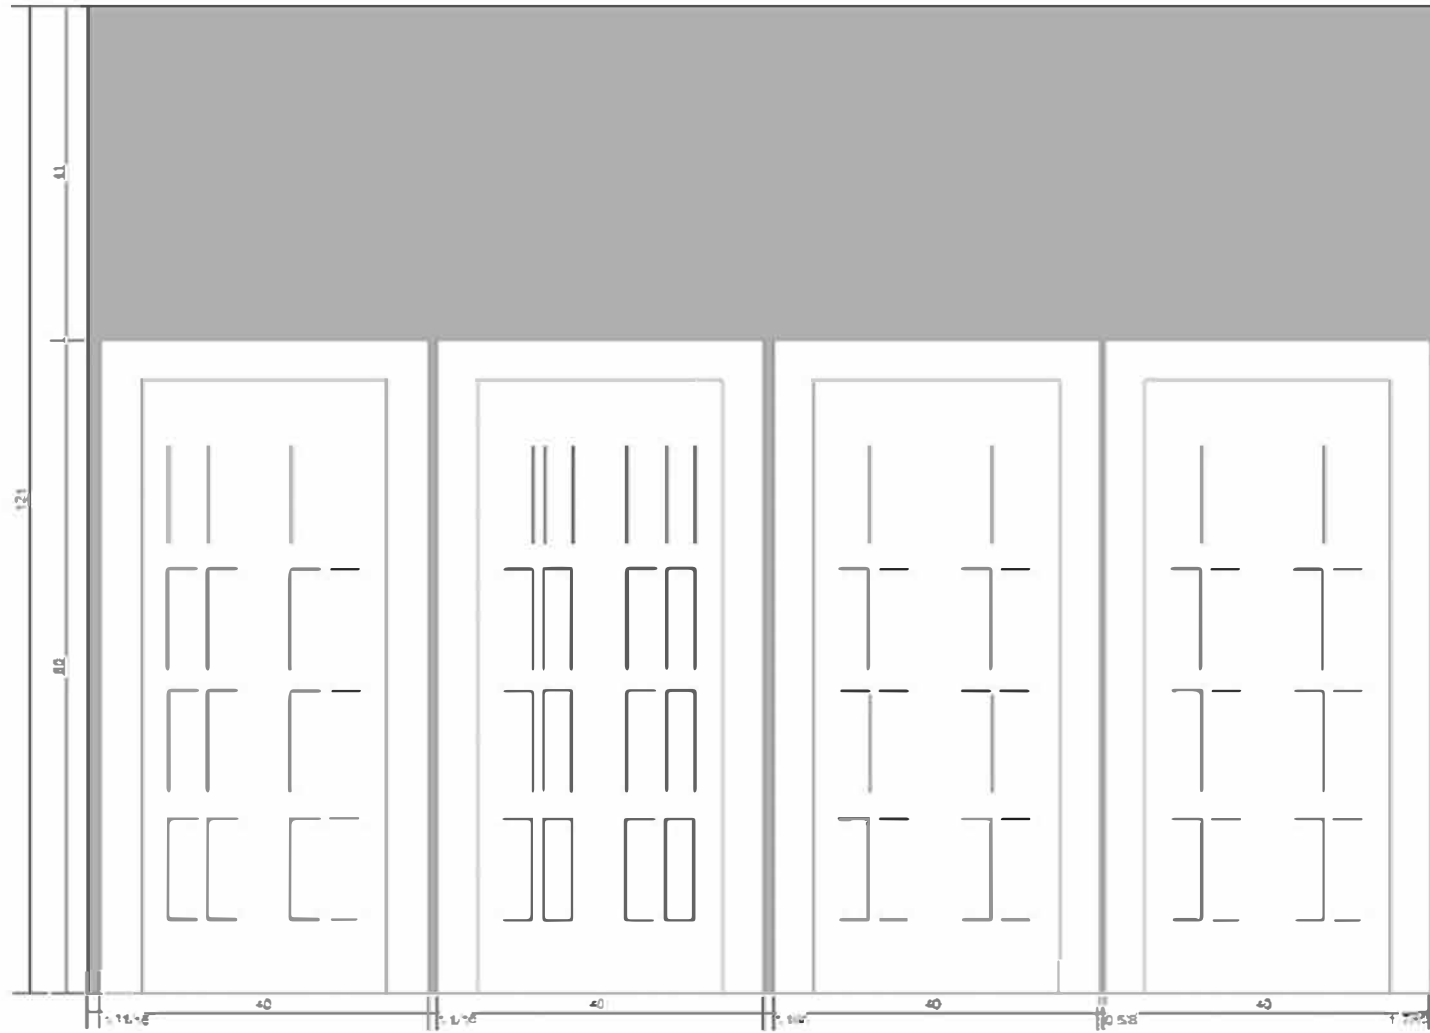

All measurement in inches

Included in the total price
Lighting

\$687.93

Total Price:
\$2,816.93

Important

IKEA cannot accept any liability for the accuracy of measurements or furniture layout. Prices in this program are for products you collect from IKEA, take home and assemble yourself. All requested delivery, assembly and installation services are charged separately and not included in the price. Although we do try to ensure that the information in this program is correct, we apologise for any product alterations that may occur.

IKEA ORDER - North Wall

All measurement in inches

IKEA ORDER - North Wall

All measurement in inches

IKEA ORDER - East Wall

All measurement in inches

Important

IKEA cannot accept any liability for the accuracy of measurements or furniture layout. Prices in this program are for products you collect from IKEA, take home and assemble yourself. All requested delivery, assembly and installation services are charged separately and not included in the price. Although we do try to ensure that the information in this program is correct, we apologise for any product alterations that may occur.

Project name
IKEA ORDER

Included in the total price
Lighting \$687.93

Total Price:
\$2,816.93

1

					Price	Quantity	Total Price
			90265388	SEKTION base cabinet frame white 24x24x30 "	\$52.00	1	\$52.00
			70265662	MAXIMERA drawer, low white 24x24 "	\$54.00	2	\$108.00
			80265666	MAXIMERA drawer, medium white 24x24 "	\$58.00	2	\$116.00
			80265628	UTRUSTA drawer front, low 24 "	\$14.00	1	\$14.00