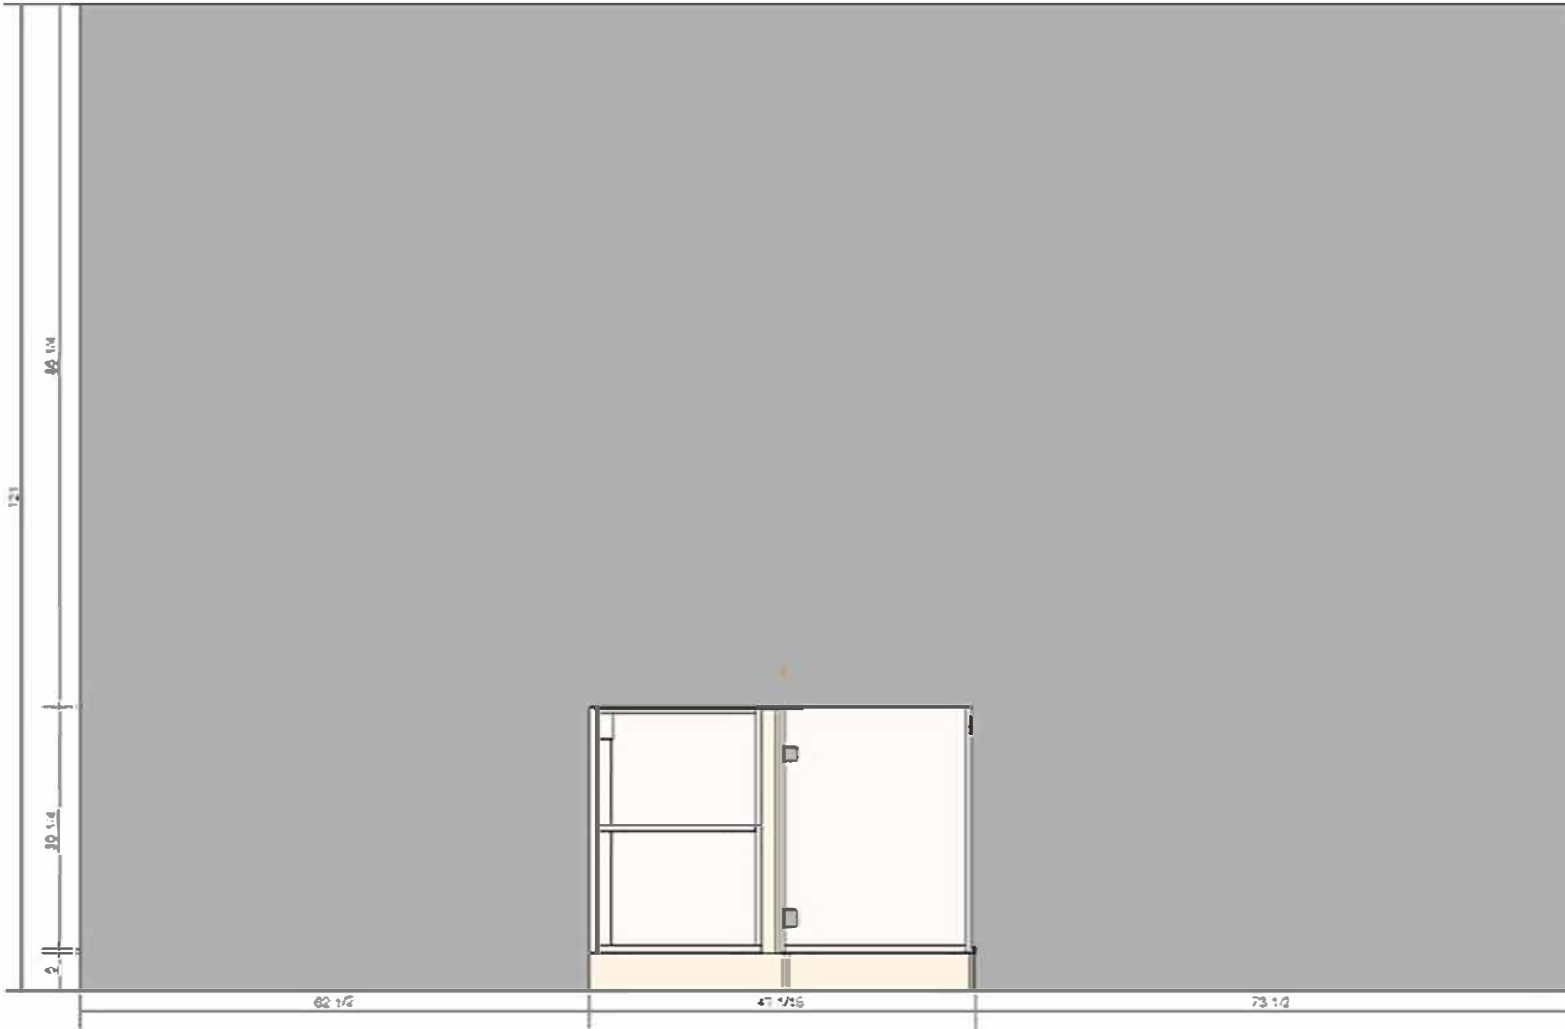

IKEA ORDER - North Wall

All measurement in inches

IKEA ORDER - North Wall

All measurement in inches

IKEA ORDER - East Wall

All measurement in inches

Important

IKEA cannot accept any liability for the accuracy of measurements or furniture layout. Prices in this program are for products you collect from IKEA, take home and assemble yourself. All requested delivery, assembly and installation services are charged separately and not included in the price. Although we do try to ensure that the information in this program is correct, we apologise for any product alterations that may occur.

Project name
IKEA ORDER

Included in the total price
Lighting \$687.93

Total Price:
\$2,816.93

1

					Price	Quantity	Total Price
			90265388	SEKTION base cabinet frame white 24x24x30 "	\$52.00	1	\$52.00
			70265662	MAXIMERA drawer, low white 24x24 "	\$54.00	2	\$108.00
			80265666	MAXIMERA drawer, medium white 24x24 "	\$58.00	2	\$116.00
			80265628	UTRUSTA drawer front, low 24 "	\$14.00	1	\$14.00