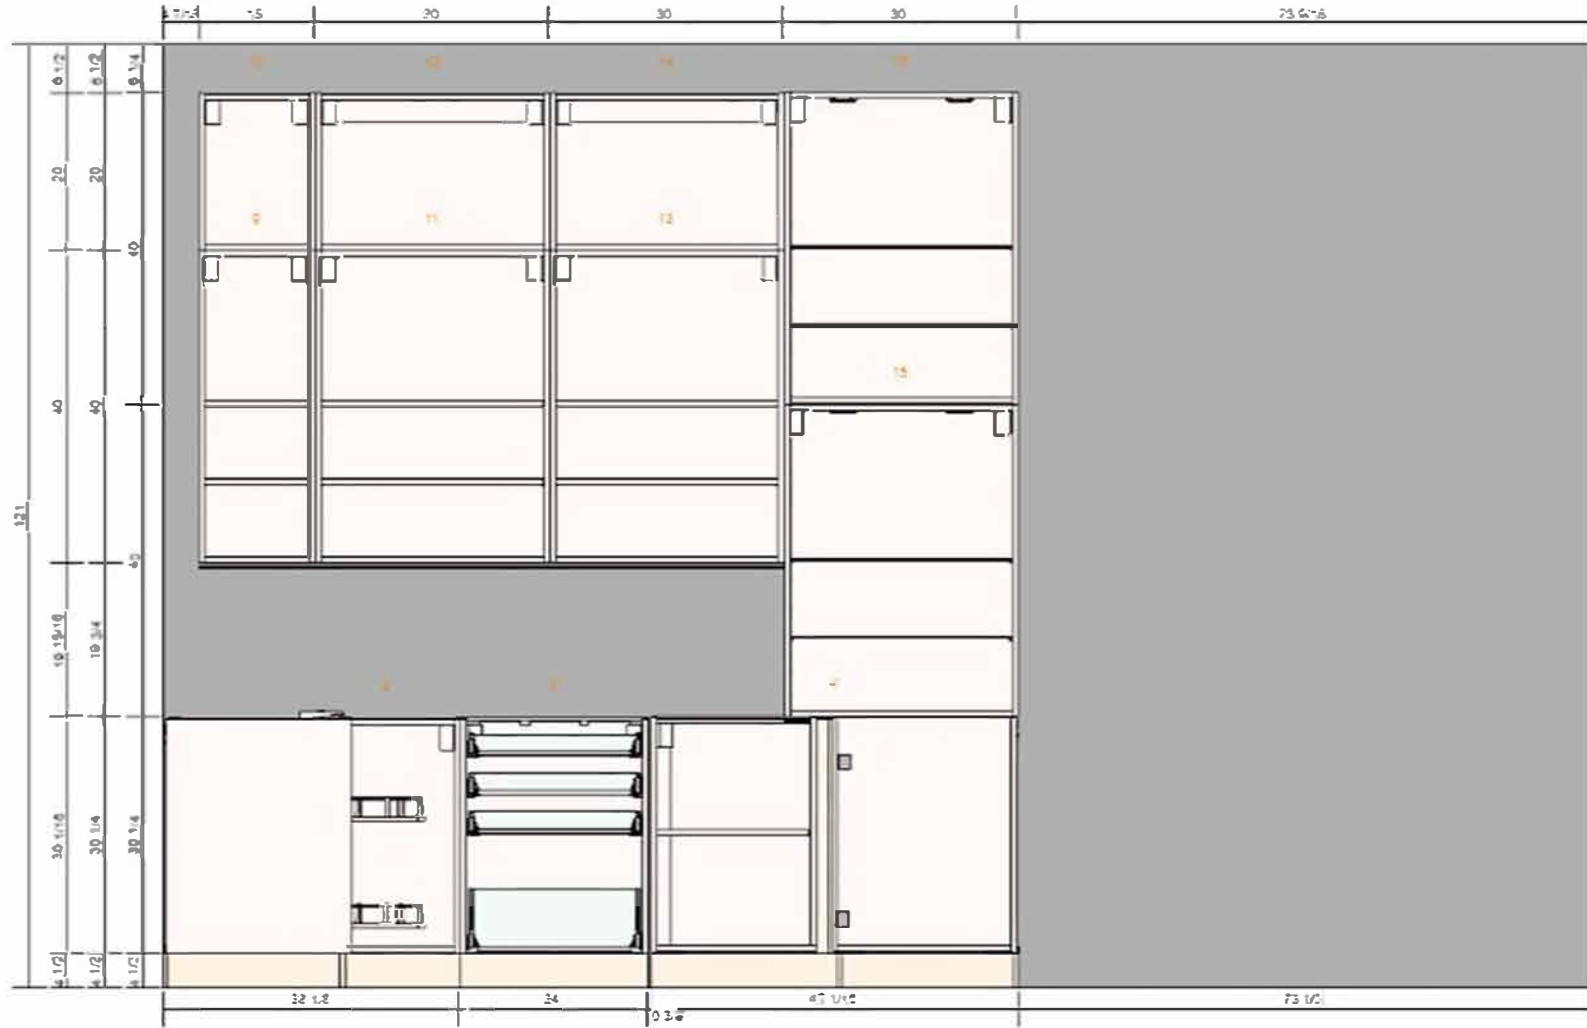

All measurement in inches

Included in the total price
Lighting

\$687.93

Total Price:
\$2,816.93

Important

IKEA cannot accept any liability for the accuracy of measurements or furniture layout. Prices in this program are for products you collect from IKEA, take home and assemble yourself. All requested delivery, assembly and installation services are charged separately and not included in the price. Although we do try to ensure that the information in this program is correct, we apologise for any product alterations that may occur.

IKEA ORDER - North Wall

All measurement in inches

IKEA ORDER - North Wall

All measurement in inches

IKEA ORDER - East Wall

All measurement in inches

Important

IKEA cannot accept any liability for the accuracy of measurements or furniture layout. Prices in this program are for products you collect from IKEA, take home and assemble yourself. All requested delivery, assembly and installation services are charged separately and not included in the price. Although we do try to ensure that the information in this program is correct, we apologise for any product alterations that may occur.

Project name
IKEA ORDER

Included in the total price
Lighting \$687.93

Total Price:
\$2,816.93

1

					Price	Quantity	Total Price
			90265388	SEKTION base cabinet frame white 24x24x30 "	\$52.00	1	\$52.00
			70265662	MAXIMERA drawer, low white 24x24 "	\$54.00	2	\$108.00
			80265666	MAXIMERA drawer, medium white 24x24 "	\$58.00	2	\$116.00
			80265628	UTRUSTA drawer front, low 24 "	\$14.00	1	\$14.00