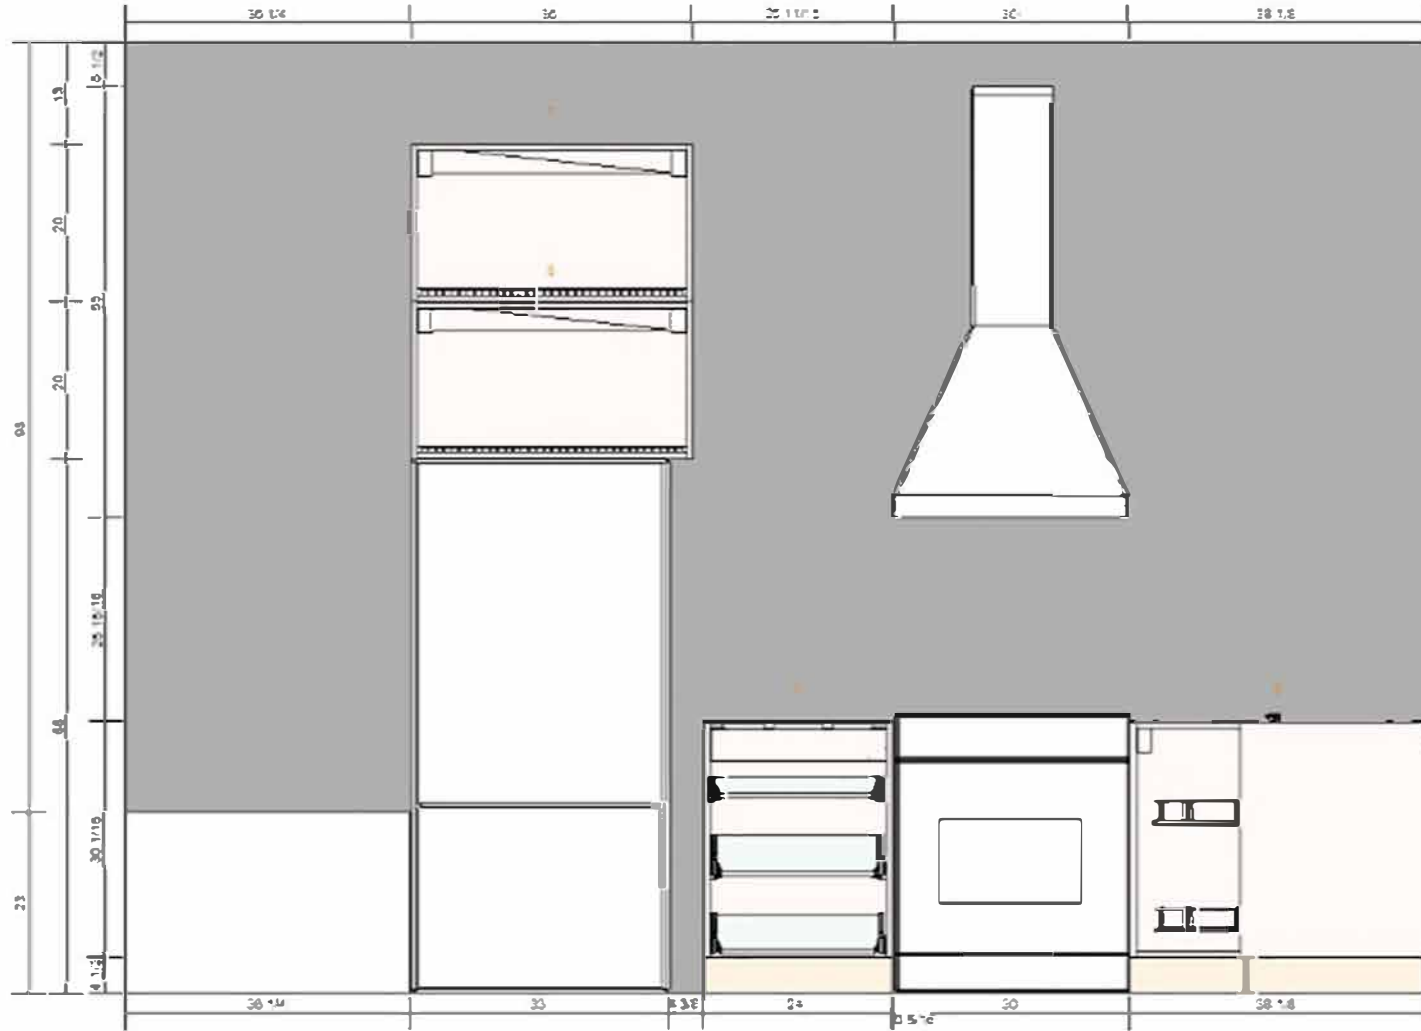

IKEA ORDER - North Wall

All measurement in inches

IKEA ORDER - North Wall

All measurement in inches

IKEA ORDER - East Wall

All measurement in inches

Important

IKEA cannot accept any liability for the accuracy of measurements or furniture layout. Prices in this program are for products you collect from IKEA, take home and assemble yourself. All requested delivery, assembly and installation services are charged separately and not included in the price. Although we do try to ensure that the information in this program is correct, we apologise for any product alterations that may occur.

Project name
IKEA ORDER

Included in the total price
Lighting \$687.93

Total Price:
\$2,816.93

1

					Price	Quantity	Total Price
			90265388	SEKTION base cabinet frame white 24x24x30 "	\$52.00	1	\$52.00
			70265662	MAXIMERA drawer, low white 24x24 "	\$54.00	2	\$108.00
			80265666	MAXIMERA drawer, medium white 24x24 "	\$58.00	2	\$116.00
			80265628	UTRUSTA drawer front, low 24 "	\$14.00	1	\$14.00