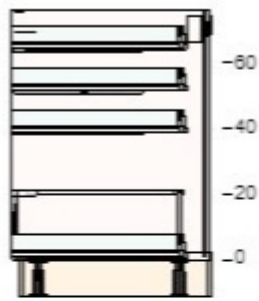

IKEA ORDER - North Wall

All measurement in inches

IKEA ORDER - North Wall

All measurement in inches

IKEA ORDER - East Wall

All measurement in inches

Important

IKEA cannot accept any liability for the accuracy of measurements or furniture layout. Prices in this program are for products you collect from IKEA, take home and assemble yourself. All requested delivery, assembly and installation services are charged separately and not included in the price. Although we do try to ensure that the information in this program is correct, we apologise for any product alterations that may occur.

70265501 SEKTION base corner cabinet frame
white
38x38x30 "

\$97.00 1 \$97.00

60215291 UTRUSTA corner base cabinet carousel
34 1/2 "

\$145.00 1 \$145.00

10427262 UTRUSTA hinge w b-in damper for kitchen
153 °

\$22.00 1 \$22.00

90265388 SEKTION base cabinet frame
white
24x24x30 "

\$52.00 1 \$52.00

10265679 MAXIMERA drawer, high
white
24x24 "

\$65.00 1 \$65.00

70265662 MAXIMERA drawer, low
white
24x24 "

\$54.00 3 \$162.00