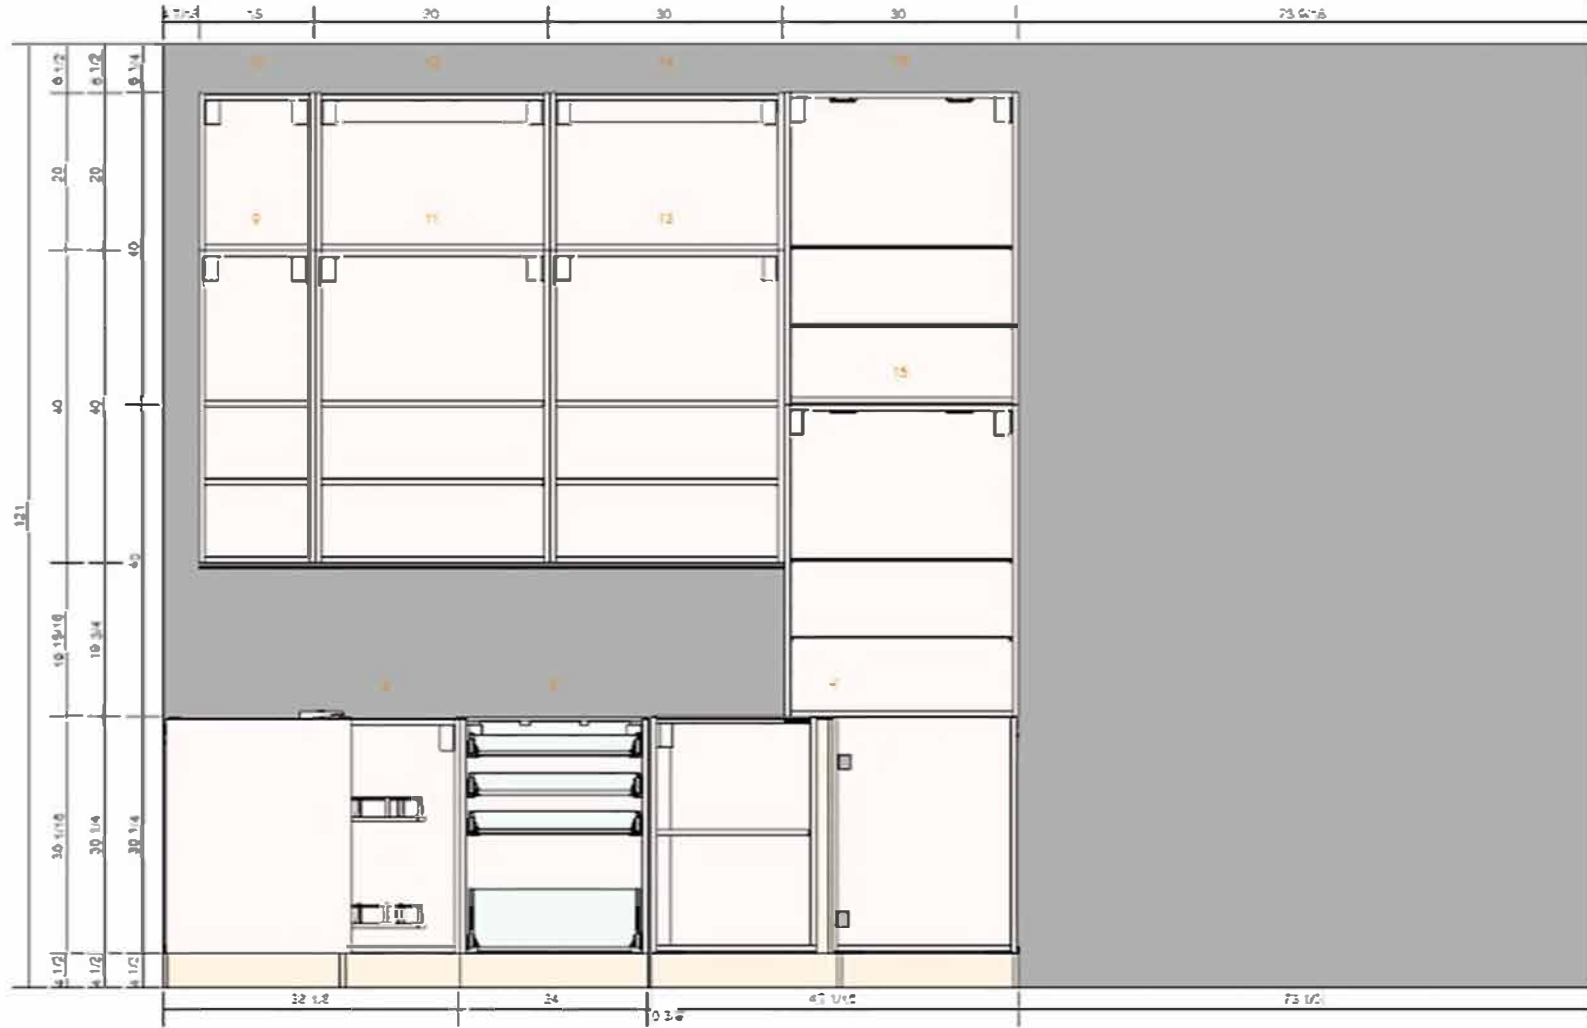

IKEA ORDER - North Wall

All measurement in inches

IKEA ORDER - North Wall

All measurement in inches

IKEA ORDER - East Wall

All measurement in inches

Important

IKEA cannot accept any liability for the accuracy of measurements or furniture layout. Prices in this program are for products you collect from IKEA, take home and assemble yourself. All requested delivery, assembly and installation services are charged separately and not included in the price. Although we do try to ensure that the information in this program is correct, we apologise for any product alterations that may occur.

Project name
IKEA ORDER

Included in the total price
Lighting \$687.93

Total Price:
\$2,816.93

1

					Price	Quantity	Total Price
			90265388	SEKTION base cabinet frame white 24x24x30 "	\$52.00	1	\$52.00
			70265662	MAXIMERA drawer, low white 24x24 "	\$54.00	2	\$108.00
			80265666	MAXIMERA drawer, medium white 24x24 "	\$58.00	2	\$116.00
			80265628	UTRUSTA drawer front, low 24 "	\$14.00	1	\$14.00