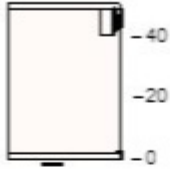

10265453 SEKTION wall cabinet frame
white
30x14 3/4x20 "

$46.00 1 $46.00

10351709 STRÖMLINJE LED countertop light
white
15 "

$40.00 2 $80.00