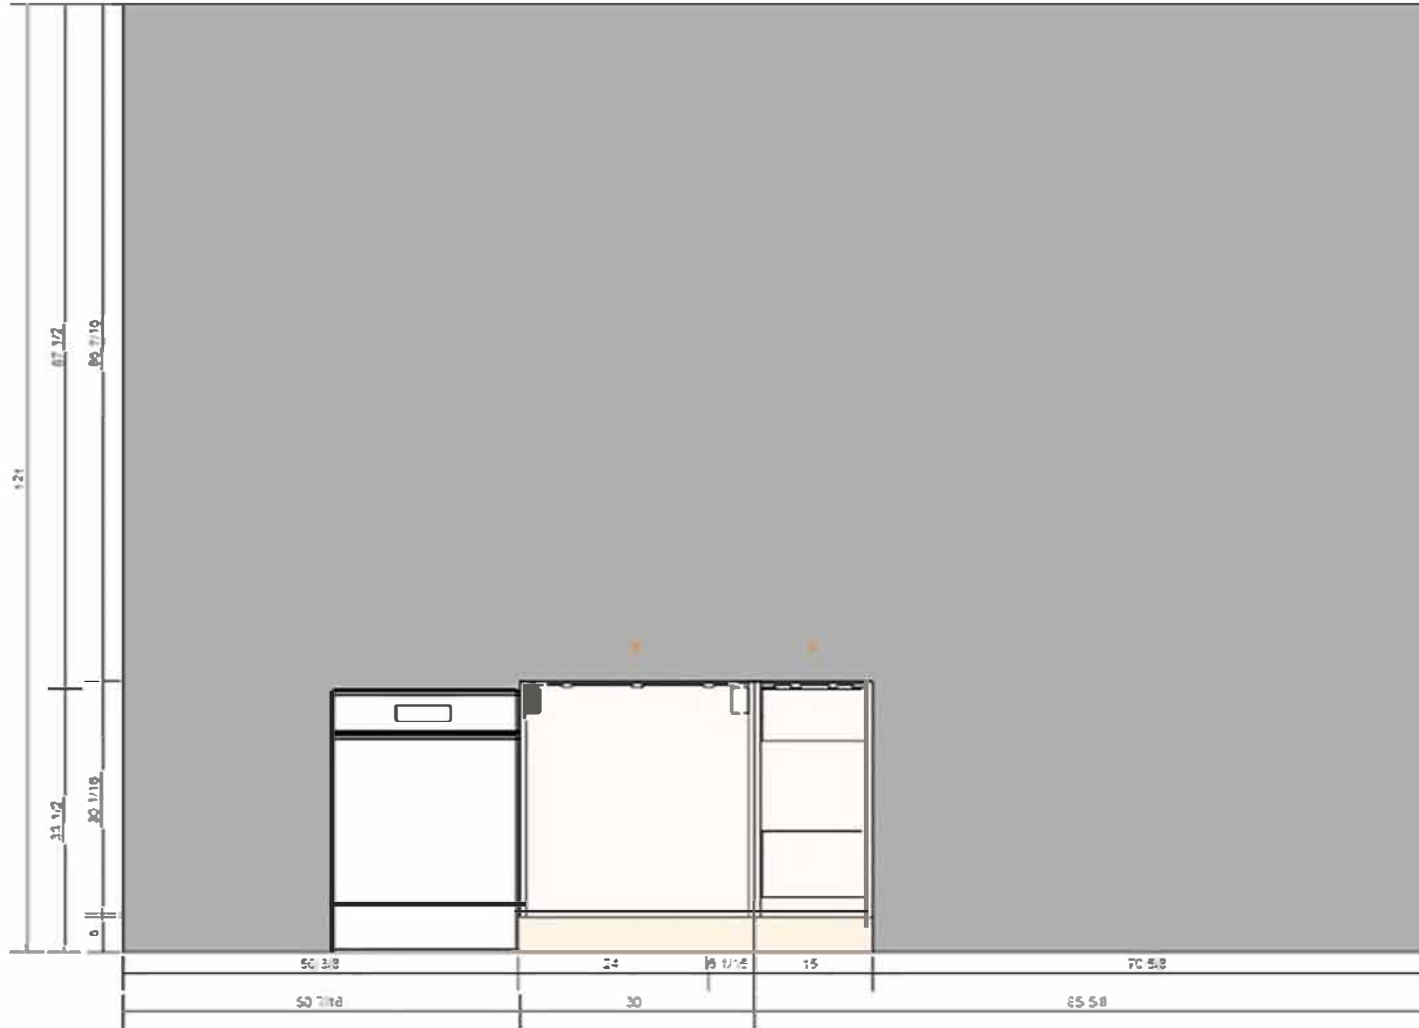

IKEA ORDER - North Wall

All measurement in inches

IKEA ORDER - North Wall

All measurement in inches

IKEA ORDER - East Wall

All measurement in inches

Important

IKEA cannot accept any liability for the accuracy of measurements or furniture layout. Prices in this program are for products you collect from IKEA, take home and assemble yourself. All requested delivery, assembly and installation services are charged separately and not included in the price. Although we do try to ensure that the information in this program is correct, we apologise for any product alterations that may occur.

Project name
IKEA ORDER

Included in the total price
Lighting \$687.93

Total Price:
\$2,816.93

1

					Price	Quantity	Total Price
			90265388	SEKTION base cabinet frame white 24x24x30 "	\$52.00	1	\$52.00
			70265662	MAXIMERA drawer, low white 24x24 "	\$54.00	2	\$108.00
			80265666	MAXIMERA drawer, medium white 24x24 "	\$58.00	2	\$116.00
			80265628	UTRUSTA drawer front, low 24 "	\$14.00	1	\$14.00

\$22.00 1 \$22.00

90265388 SEKTION base cabinet frame
white
24x24x30 "

\$52.00 1 \$52.00

10265679 MAXIMERA drawer, high
white
24x24 "

\$65.00 1 \$65.00

70265662 MAXIMERA drawer, low
white
24x24 "

\$54.00 3 \$162.00