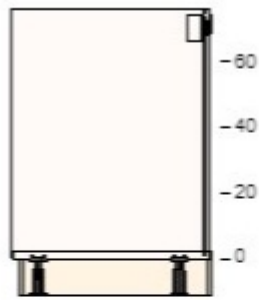

30265386 SEKTION base cabinet frame
white
30x24x30 "

$58.00 1 $58.00

80284580 SEKTION reinforced ventilated top rail
galvanized
30 "

$11.00 1 $11.00