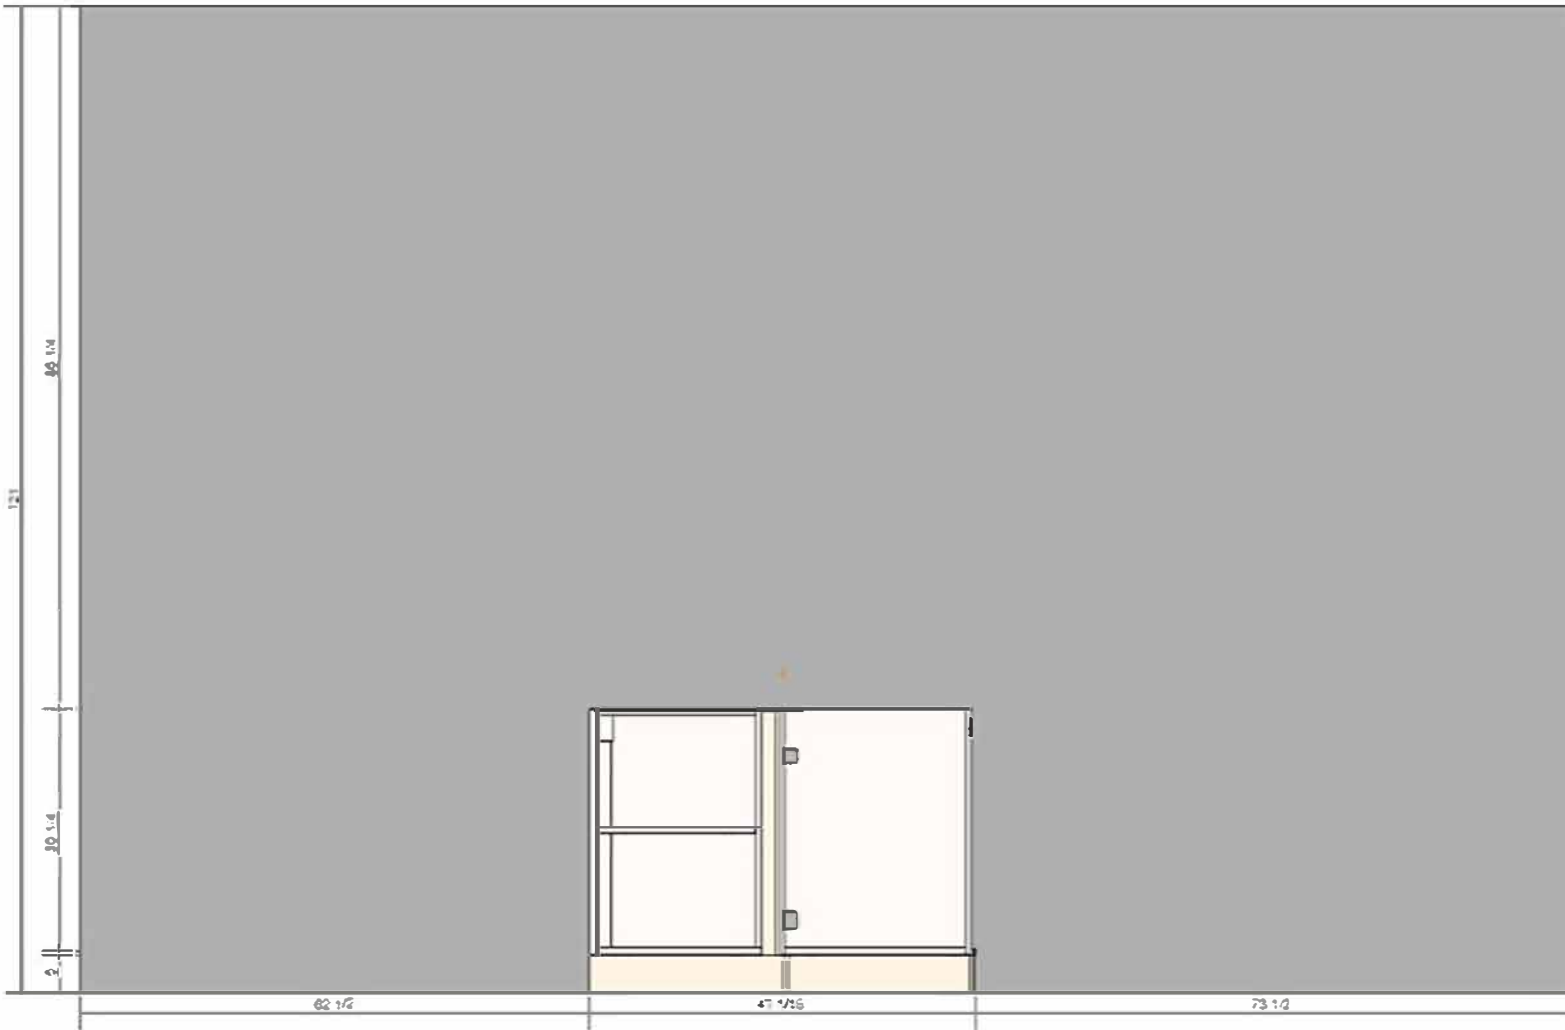

IKEA ORDER - North Wall

All measurement in inches

IKEA ORDER - North Wall

All measurement in inches

IKEA ORDER - East Wall

All measurement in inches

Important

IKEA cannot accept any liability for the accuracy of measurements or furniture layout. Prices in this program are for products you collect from IKEA, take home and assemble yourself. All requested delivery, assembly and installation services are charged separately and not included in the price. Although we do try to ensure that the information in this program is correct, we apologise for any product alterations that may occur.

Project name
IKEA ORDER

Included in the total price
Lighting \$687.93

Total Price:
\$2,816.93

1

					Price	Quantity	Total Price
			90265388	SEKTION base cabinet frame white 24x24x30 "	\$52.00	1	\$52.00
			70265662	MAXIMERA drawer, low white 24x24 "	\$54.00	2	\$108.00
			80265666	MAXIMERA drawer, medium white 24x24 "	\$58.00	2	\$116.00
			80265628	UTRUSTA drawer front, low 24 "	\$14.00	1	\$14.00